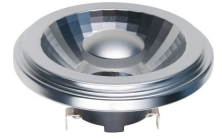

L571524927

LED G53 AR111x47mm 12V 920Lm 15W  
2700K 927 24° AC/DC Grijs Dimbaar

Specials & Projecten, Spot G53 AR111  
Dimmable Premium

General		Energy	
Eprel registration no	831537	Operating voltage	12 V
Socket	G53	Volt	10..14 V
Bulb shape	AR111	Frequency	50..60 Hz
Width	111.00 mm	Watt	15 W
Depth	111.00 mm	Current type	AC/DC
Height	47.00 mm	Power factor	0.9
Finish	Clear	Energy efficiency class	G
Colour	Silver	Energy consumption	15 W
Colour housing	Grey	Lamp efficacy	61.33
Body material	Aluminium	<b>LED</b>	
Lifespan	25000 hours	Filament LED	No
Switches	30000	LED type	SMD
Beam angle	24 °	Dimm type	Trailing and leading edge
Dimmable	Yes	Number of leds / sticks	1
Degree of protection	IP20	Colour consistency SDCM	SDCM3
Net weight	0.162 kg	Dim to warm	No
Warranty	3 years	Adjustable beam angle	No

Light	
Kelvin	2700 K
Colour temp nr	927
Stable lumen	1080 lm
Lumen 90 cone	920 lm
Luminous intensity	3000 cd
Color Rendering Index (CRI)	92

Ordering details		
L571524927	Quantity pc(s)	EAN
Single package	1	8718739057524
Inner carton	10	18718739057521
Outer carton	50	28718739057528