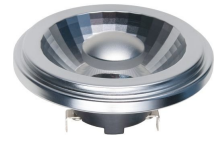

L571535927

LED G53 AR111x47mm 12V 920Lm 15W
2700K 927 35° AC/DC Grijs Dimbaar

**Specials & Projecten, Spot G53 AR111
Dimmable Premium**

General		Energy	
Eprel registration no	831542	Operating voltage	12 V
Socket	G53	Volt	10..14 V
Bulb shape	AR111	Frequency	50..60 Hz
Width	111.00 mm	Watt	15 W
Depth	111.00 mm	Current type	AC/DC
Height	47.00 mm	Power factor	0.9
Finish	Clear	Energy efficiency class	G
Colour	Silver	Energy consumption	15 W
Colour housing	Grey	Lamp efficacy	61.33
Body material	Aluminium	LED	
Lifespan	25000 hours	Filament LED	No
Switches	30000	LED type	SMD
Beam angle	35 °	Dimm type	Trailing and leading edge
Dimmable	Yes	Number of leds / sticks	1
Degree of protection	IP20	Colour consistency SDCM	SDCM3
Net weight	0.159 kg	Dim to warm	No
Warranty	3 years	Adjustable beam angle	No

Light	
Kelvin	2700 K
Colour temp nr	927
Stable lumen	1080 lm
Lumen 90 cone	920 lm
Luminous intensity	1250 cd
Color Rendering Index (CRI)	92

Ordering details		
L571535927	Quantity pc(s)	EAN
Single package	1	8718739062313
Inner carton	10	18718739062310
Outer carton	50	28718739062317