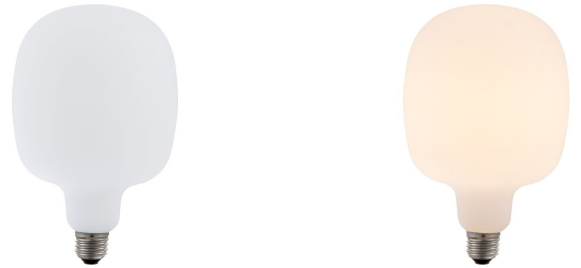

**LF023800288**

LED E27 Filament XXL T0120x198mm 230V  
550Lm 6W 2500K 925 360° AC Mat Wit  
Dimbaar

**Decoratief, Matt White Premium**

General	
Eprel registration no	831652
Socket	E27
Bulb shape	T0120
Width	120.00 mm
Depth	120.00 mm
Height	198.00 mm
Finish	Frosted
Colour	White
Body material	Glass
Lifespan	25000 hours
Switches	50000
Beam angle	360 °
Dimmable	Yes
Degree of protection	IP20
Net weight	0.172 kg
Warranty	2 years

Energy	
Operating voltage	230 V
Volt	220..240 V
Frequency	50..60 Hz
Watt	6 W
Current type	AC
Power factor	0.85
Energy efficiency class	F
Energy consumption	6 W
Lamp efficacy	91.67

LED	
Filament LED	Yes
LED type	Ceramic
Dimm type	Trailing and leading edge
Number of leds / sticks	8
Stick length	38 mm
Stick mounting	BIG Nest
Colour consistency SDCM	SDCM6
Dim to warm	No
Adjustable beam angle	No