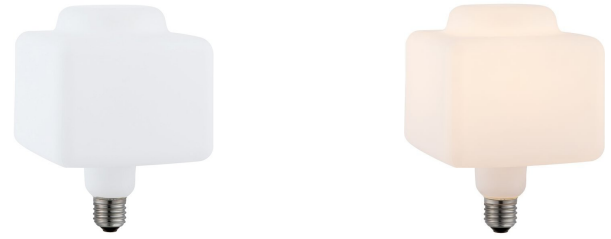

LF023800788

LED E27 Filament XXL TS125 125x173mm
230V 550Lm 6W 2500K 925 360° AC Mat
Wit Dimbaar

Decoratief, Matt White Premium

General		Energy		
Eprel registration no	831660	Operating voltage	230 V	
Socket	E27	Volt	220..240 V	
Bulb shape	TS125	Frequency	50..60 Hz	
Width	125.00 mm	Watt	6 W	
Depth	125.00 mm	Current type	AC	
Height	173.00 mm	Power factor	0.85	
Finish	Frosted	Energy efficiency class	F	
Colour	White	Energy consumption	6 W	
Body material	Glass	Lamp efficacy	91.67	
Lifespan	25000 hours	LED		
Switches	50000	Filament LED	Yes	
Beam angle	360 °	LED type	Ceramic	
Dimmable	Yes	Dimm type	Trailing and leading edge	
Degree of protection	IP20	Number of leds / sticks	8	
Net weight	0.262 kg	Stick length	38 mm	
Warranty	2 years	Stick mounting	BIG Nest	
Light		Colour consistency SDCM	SDCM6	
Kelvin	2500 K	Dim to warm	No	
Colour temp nr	925	Adjustable beam angle	No	
Stable lumen	550 lm	Ordering details		
Color Rendering Index (CRI)	93	LF023800788	Quantity pc(s)	EAN
		Single package	1	8718739060791
		Outer carton	12	28718739060795