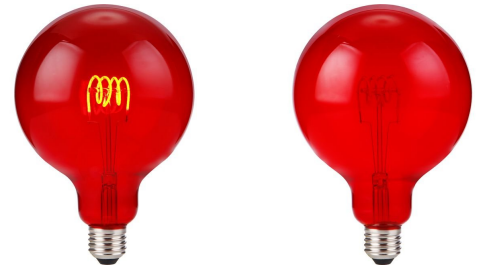

### LX023912502

LED E27 Filament Flex TR Globe  
G125x180mm 230V 60Lm 4W 360° AC  
Rood Dimbaar

**Decoratief, Flex Globe Coloured  
Premium**

General		Energy		
Socket	E27	Operating voltage	230 V	
Bulb shape	G125	Volt	220..240 V	
Width	125.00 mm	Frequency	50..60 Hz	
Depth	125.00 mm	Watt	4 W	
Height	180.00 mm	Current type	AC	
Finish	Clear	Power factor	0.85	
Colour	Red	Energy consumption	4 W	
Body material	Glass	<b>LED</b>		
Lifespan	25000 hours	Filament LED	Yes	
Switches	15000	LED type	Flex	
Beam angle	360 °	Dimm type	Trailing and leading edge	
Dimmable	Yes	Number of leds / sticks	1	
Degree of protection	IP20	Stick length	250 mm	
Net weight	0.095 kg	Stick mounting	Spiral Transversal	
Warranty	2 years	Colour consistency SDCM	SDCM6	
<b>Light</b>		Dim to warm	No	
Stable lumen	60 lm	Adjustable beam angle	No	
Color Rendering Index (CRI)	58	<b>Ordering details</b>		
		LX023912502	Quantity pc(s)	EAN
		Single package	1	8718739069688
		Outer carton	20	28718739069682