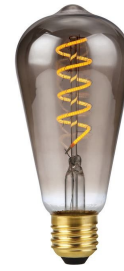

LX023960303

LED E27 Filament Flex AX Rustika
ST64x143mm 230V 150Lm 4W 2200K 922
360° AC Smoke Dimbaar

Decoratief, Flex Rustika Premium

General	
Eprel registration no	1417455
Socket	E27
Bulb shape	ST64
Width	64.00 mm
Depth	64.00 mm
Height	143.00 mm
Finish	Clear
Colour	Smoke
Body material	Glass
Lifespan	15000 hours
Switches	30000
Beam angle	360 °
Dimmable	Yes
Degree of protection	IP20
Net weight	0.043 kg
Warranty	2 years

Light	
Kelvin	2200 K
Colour temp nr	922
Stable lumen	150 lm
Color Rendering Index (CRI)	90

Energy	
Operating voltage	230 V
Volt	220..240 V
Frequency	50..60 Hz
Watt	4 W
Current type	AC
Power factor	0.85
Energy efficiency class	G
Energy consumption	4 W
Lamp efficacy	37.50

LED	
Filament LED	Yes
LED type	Flex
Dimm type	Trailing and leading edge
Number of leds / sticks	1
Stick length	300 mm
Stick mounting	Spiral Axial
Colour consistency SDCM	SDCM6
Dim to warm	No
Adjustable beam angle	No